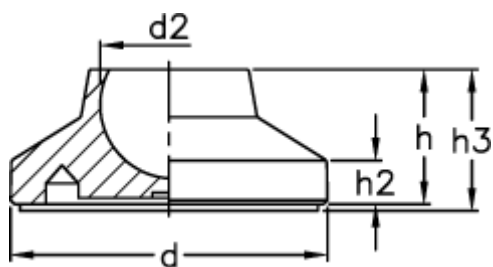

# Data Sheet

Article number: 2310340219

Description: E+G Base without no-slip disc  
LS.A-25-8,5-AS

## Measures

---

D	= 25
d2	= 8.5
h	= 12
h2	= 4
h3	= 15
Max load (N)	= 5000